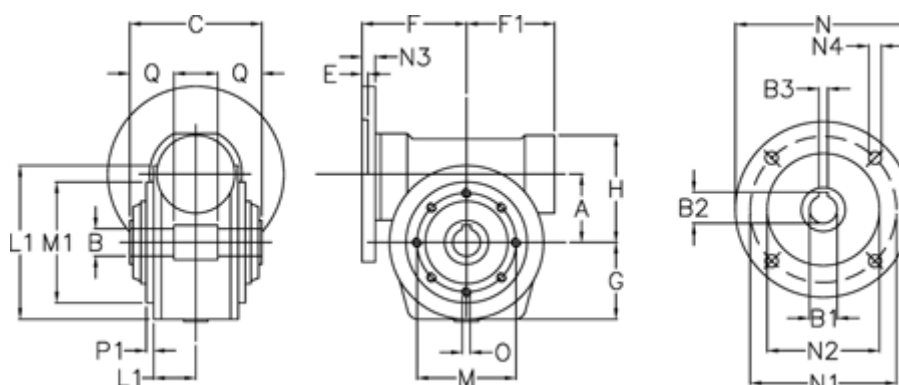

Article number: 3902185007755

Description: Worm gear
VF 185-P-7-160B5, without lubrication

Measures

A	= 185.4	F1	= 205	N1	= 300
B	= 60 H7	G	= 203	N2	= 250
B1 E7	= 42	H	= 267	N3	= 18
B2	= 45.3	L	= 300	N4	= 18
B3 H9	= 12	L1	= 91	O	= 22
C	= 190	M	= 265	P1	= 4
E	= 4	M1	= 230	Q	= 65
F	= 217	N	= 350		